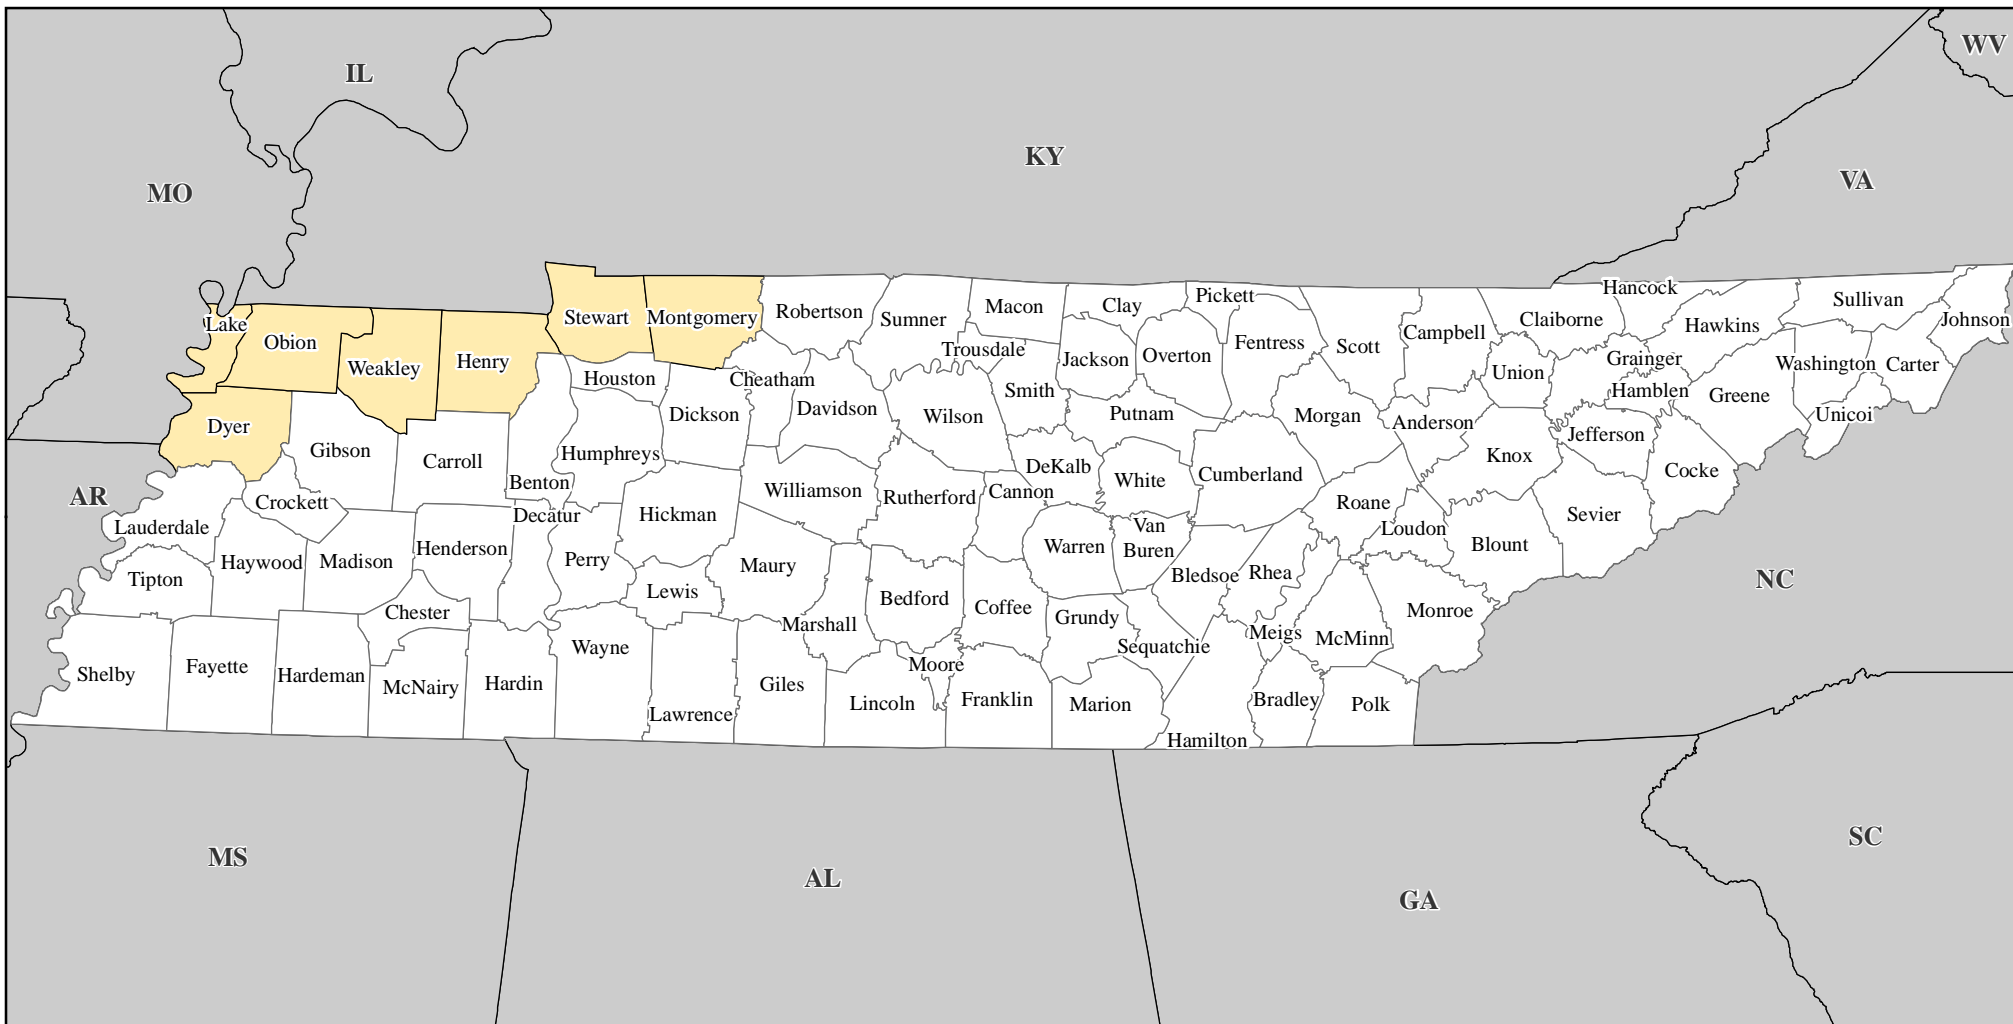

# FEMA-1821-DR, Tennessee

## Disaster Declaration as of 02/17/2009

**Location Map**

**Legend**

*All counties are eligible for Hazard Mitigation*

*ITS Mapping & Analysis Center  
Washington, DC  
02/17/09 -- 3:29 PM EST*

*Source: Disaster Federal Registry Notice  
02/17/2009*